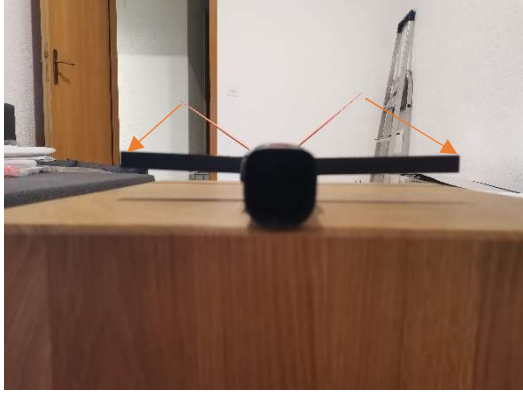

Explorer Q Vtail ajustement

Twist fuselage middle and boom – Tape it